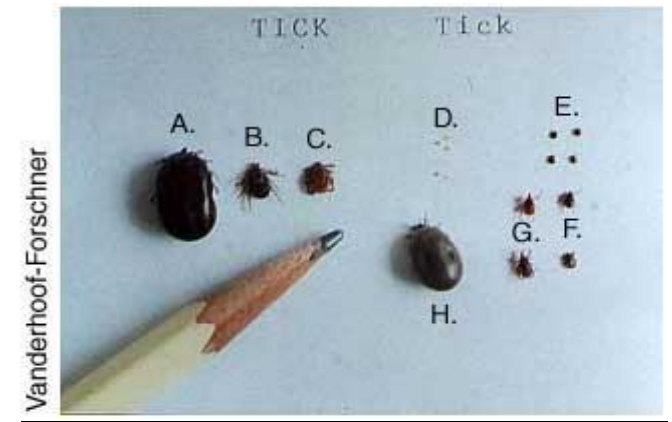

Identification Guide

Giant Hogweed

Mink

Typical signs

	<u>Brown Dog Tick</u>		<u>Deer Tick</u>
<u>A</u>	Engorged Female	<u>D</u>	Larve
<u>B</u>	Female	<u>E</u>	Nymphs
<u>C</u>	Male	<u>F</u>	Male
		<u>G</u>	Female
		<u>H</u>	Engorged Female